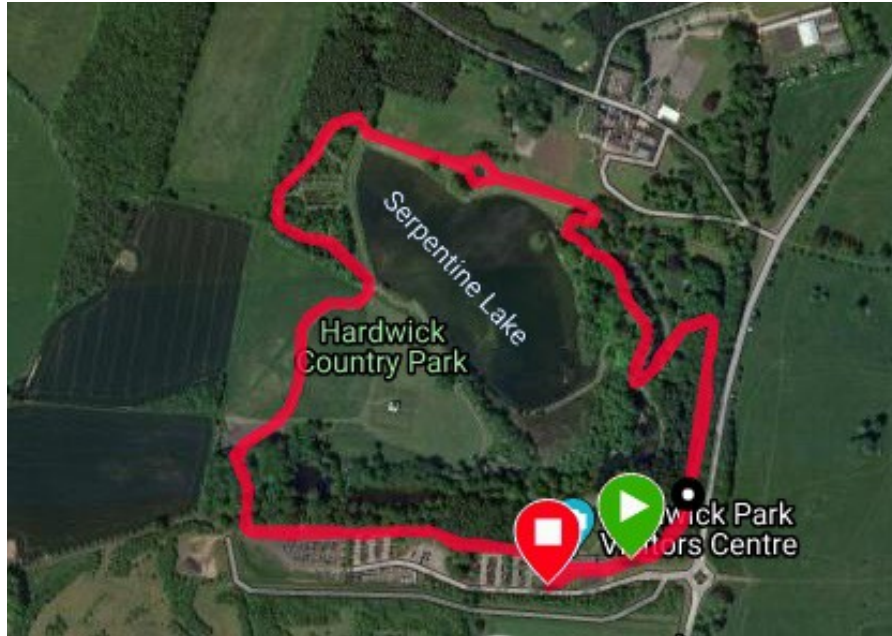

# Sedgefield Parkrun

Route 1

5 km

Start – Hardwick Park

Good Trails

- 1) No instructions needed.
- 2) 2 Laps