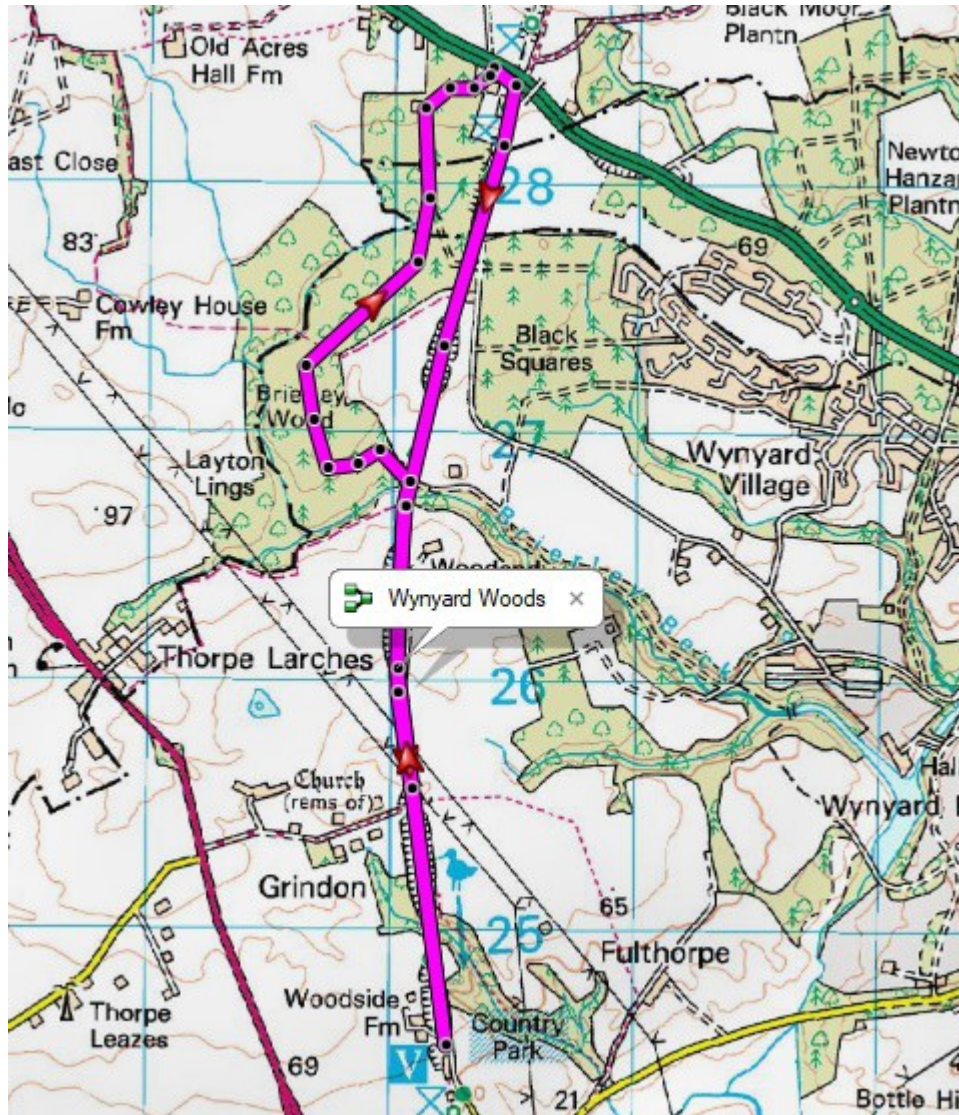

Wynyard Woods

Route 9

5.4 Miles

Start – A689 Carpark or Woodland car
park

Trail

- 1) Can Start at either end – These directions are from the A689 Carpark
- 2) Head out on the the 689 road and turn Right
- 3) Follow the path and up the hill to the walkway, turn Right
- 4) Run down the walkway to the Station at the bottom
- 5) Turn round and back up
- 6) About half way up take the left and follow the path all the way back to the car-park