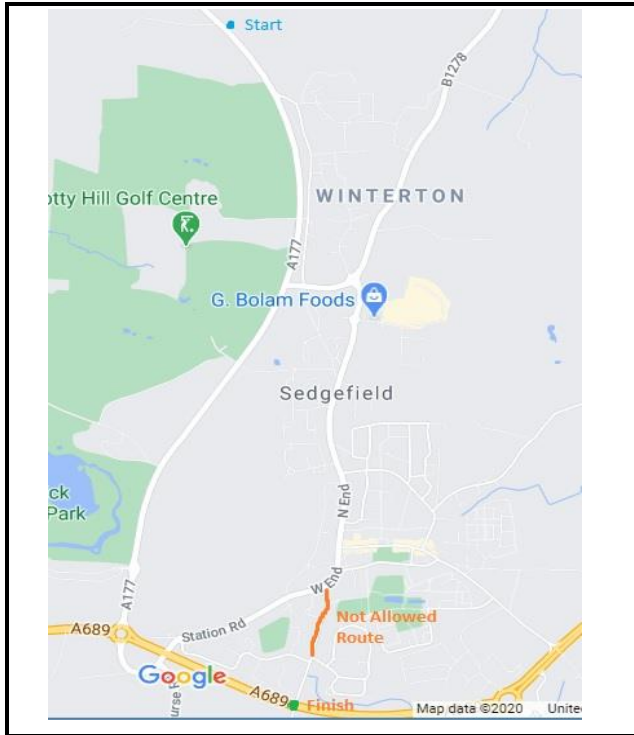

# Balls to Bridge

Start Netpark Balls

Distance Unknown

Navigation Up to you

Downloads  
GPX  
JPEG

## Instructions

- 1 Start At the Balls at the Netpark new Entrance
- 2 Finish at the top of the bridge over the A689 on the way to Foxton
- 3 You can take any route you like but you are not allowed to run down the top of spring lane.